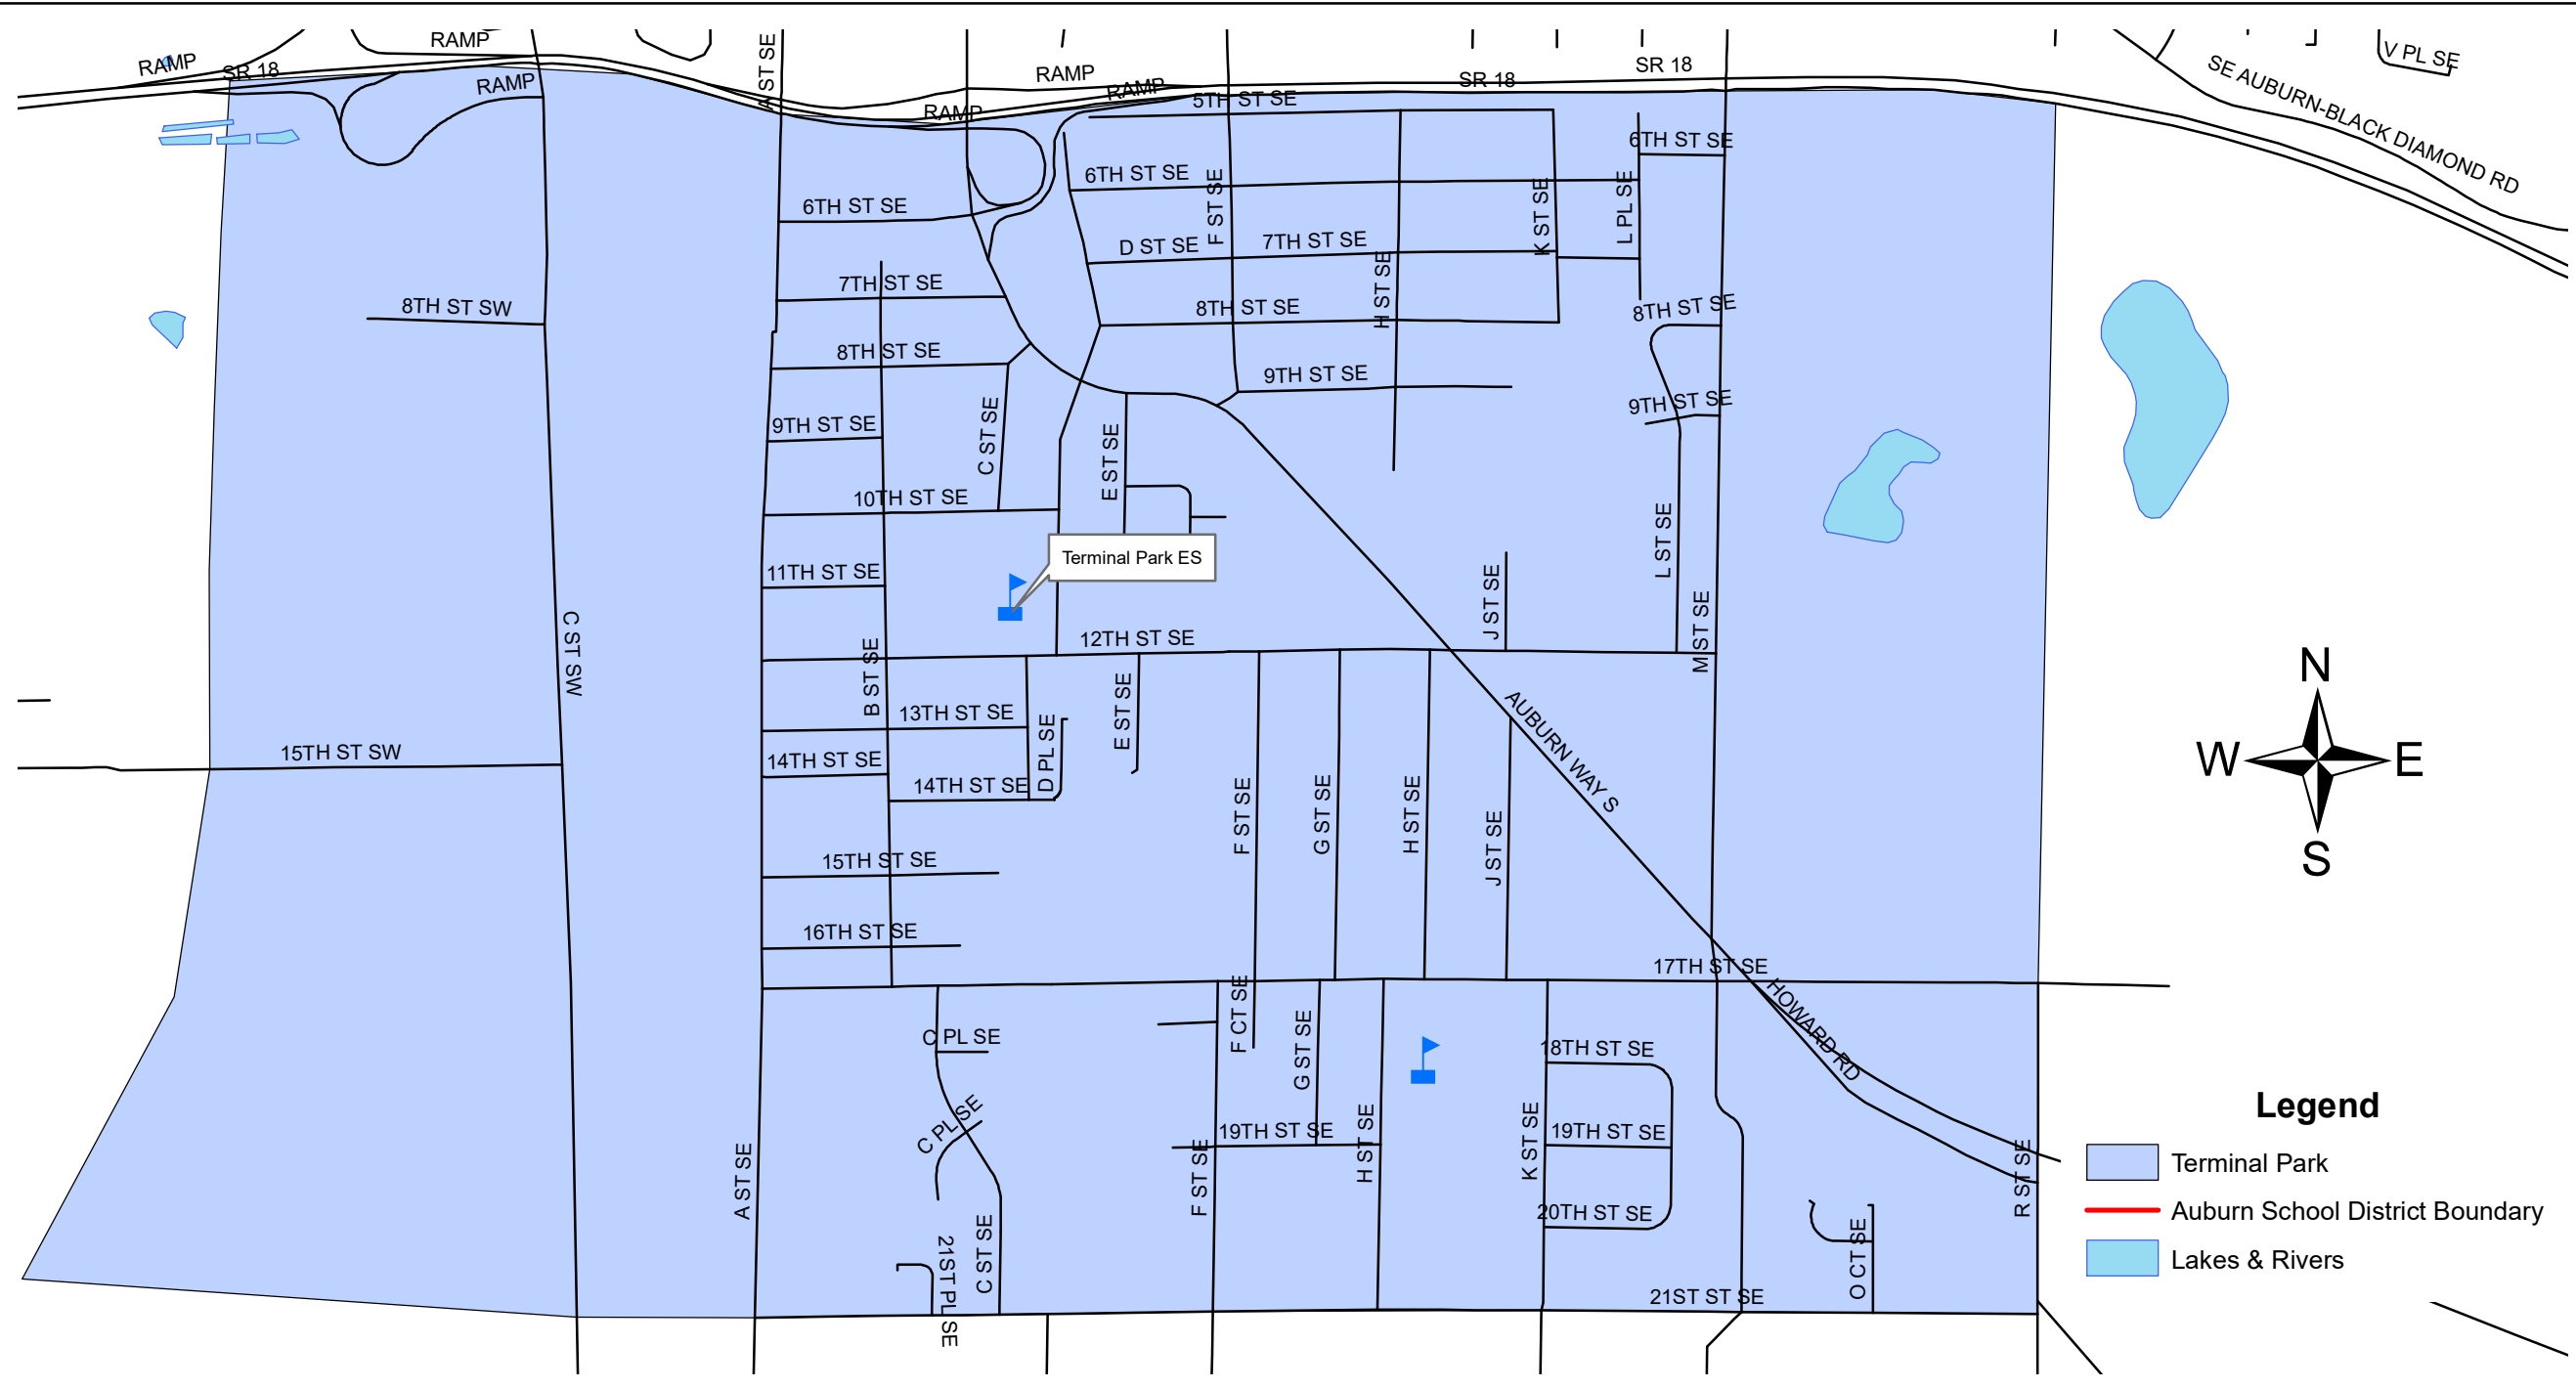

Terminal Park Elementary School Attendance Area

Legend

- Terminal Park
- Auburn School District Boundary
- Lakes & Rivers